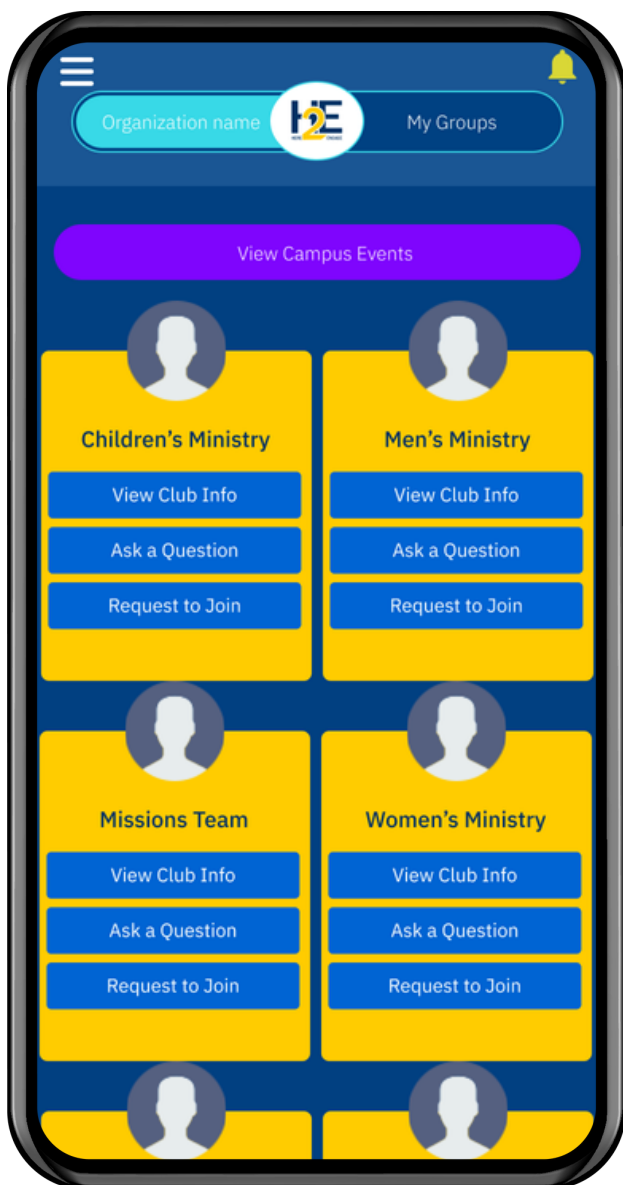

Here2Engage:

An App Connecting You and Your Groups

About the App

Here2Engage is a **customizable** mobile application that allows its clients to **connect**, **communicate**, **stay-up-to-date** on events, and **plan** with their organization

Key App Features

Find contact and biographic information on your leaders

Stay connected with your groups

View customized announcements

Make room/building reservations

Personalized calendar of events/deadlines

Make maintenance or service requests

Chat with individuals and groups

Make donations or pay group dues

Group Management

Find All You Need With 1 App

View all campus/organization events and groups at once

View your group's upcoming events, leadership, members, photos, chats, and more